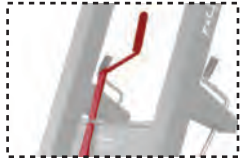

WILL NOT SCRATCH
PREFINISHED DOORS.

SIDE SHIFTER

MOVES DOOR 1" LEFT OR RIGHT
FOR PERFECT HINGE ADJUSTMENT.

DOOR HEIGHT ADJUSTERS

FINE TUNE DOOR POSITION WITHIN 1/64"
AND EACH HAVE A 2" OVERALL LIFT.

HAND WHEEL

ADJUSTS DOOR TO EXACT VERTICAL ANGLE.

RELEASE PIN

MOVES DOOR FROM 75° TRANSPORT ANGLE TO
AN UPRIGHT 90° INSTALLATION POSITION.

360° SWIVEL URETHANE CASTERS

ROLL WITHOUT MARKING FLOOR.

24" WIDE WHEEL BASE

PROVIDING SAFE AND STABLE USE.